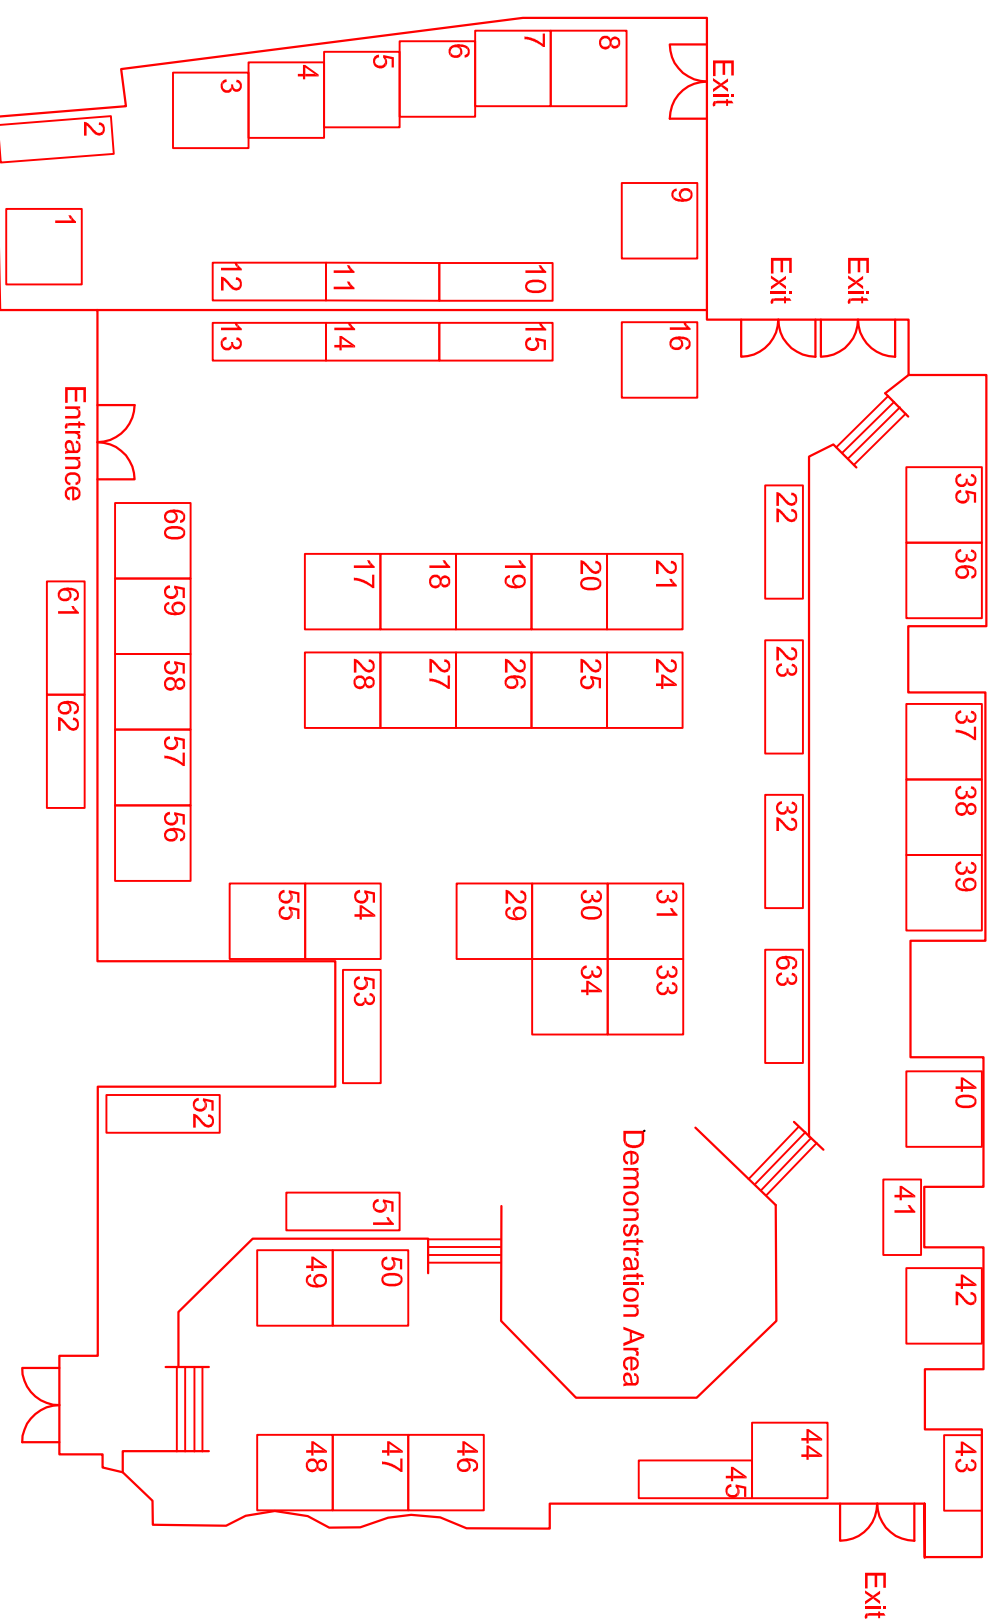

A LITTLE TASTE OF CHRISTMAS IN DONEGAL TOWN

| | |
|----|-------------------------------|
| 1 | Christine Irwin |
| 2 | One Good Turn |
| 3 | Willow Studios |
| 4 | Mc Groarty Electrical |
| 5 | Cappagh Cribs |
| 6 | Chic Boutique |
| 7 | Eurosaver |
| 8 | Glendowan Crafts |
| 9 | Stock House Furniture |
| 10 | Forever Living |
| 11 | Pets R Us |
| 12 | The Parlour Shop |
| 13 | Gibson's House & Home |
| 14 | Joan Gallagher |
| 15 | Emer O'Shea Photography |
| 16 | Chez Shaz Hair Salon |
| 17 | Rory's Auto Spares Ltd. |
| 18 | Rory's Auto Spares Ltd. |
| 19 | Mc Gee's Jewellery & Giftware |
| 20 | Simple Simon |
| 21 | Turning Point Design |
| 22 | Ickle Pickin's Cards |
| 23 | Faerie Taylor |
| 24 | Watson Hire |
| 25 | Donegal Country Crafts |
| 26 | Begley's Pharmacy |
| 27 | Shancreggan Handknits |
| 28 | Ashtree Garden Centre |
| 29 | Kara Gems |
| 30 | Donegal Rapeseed Oil |